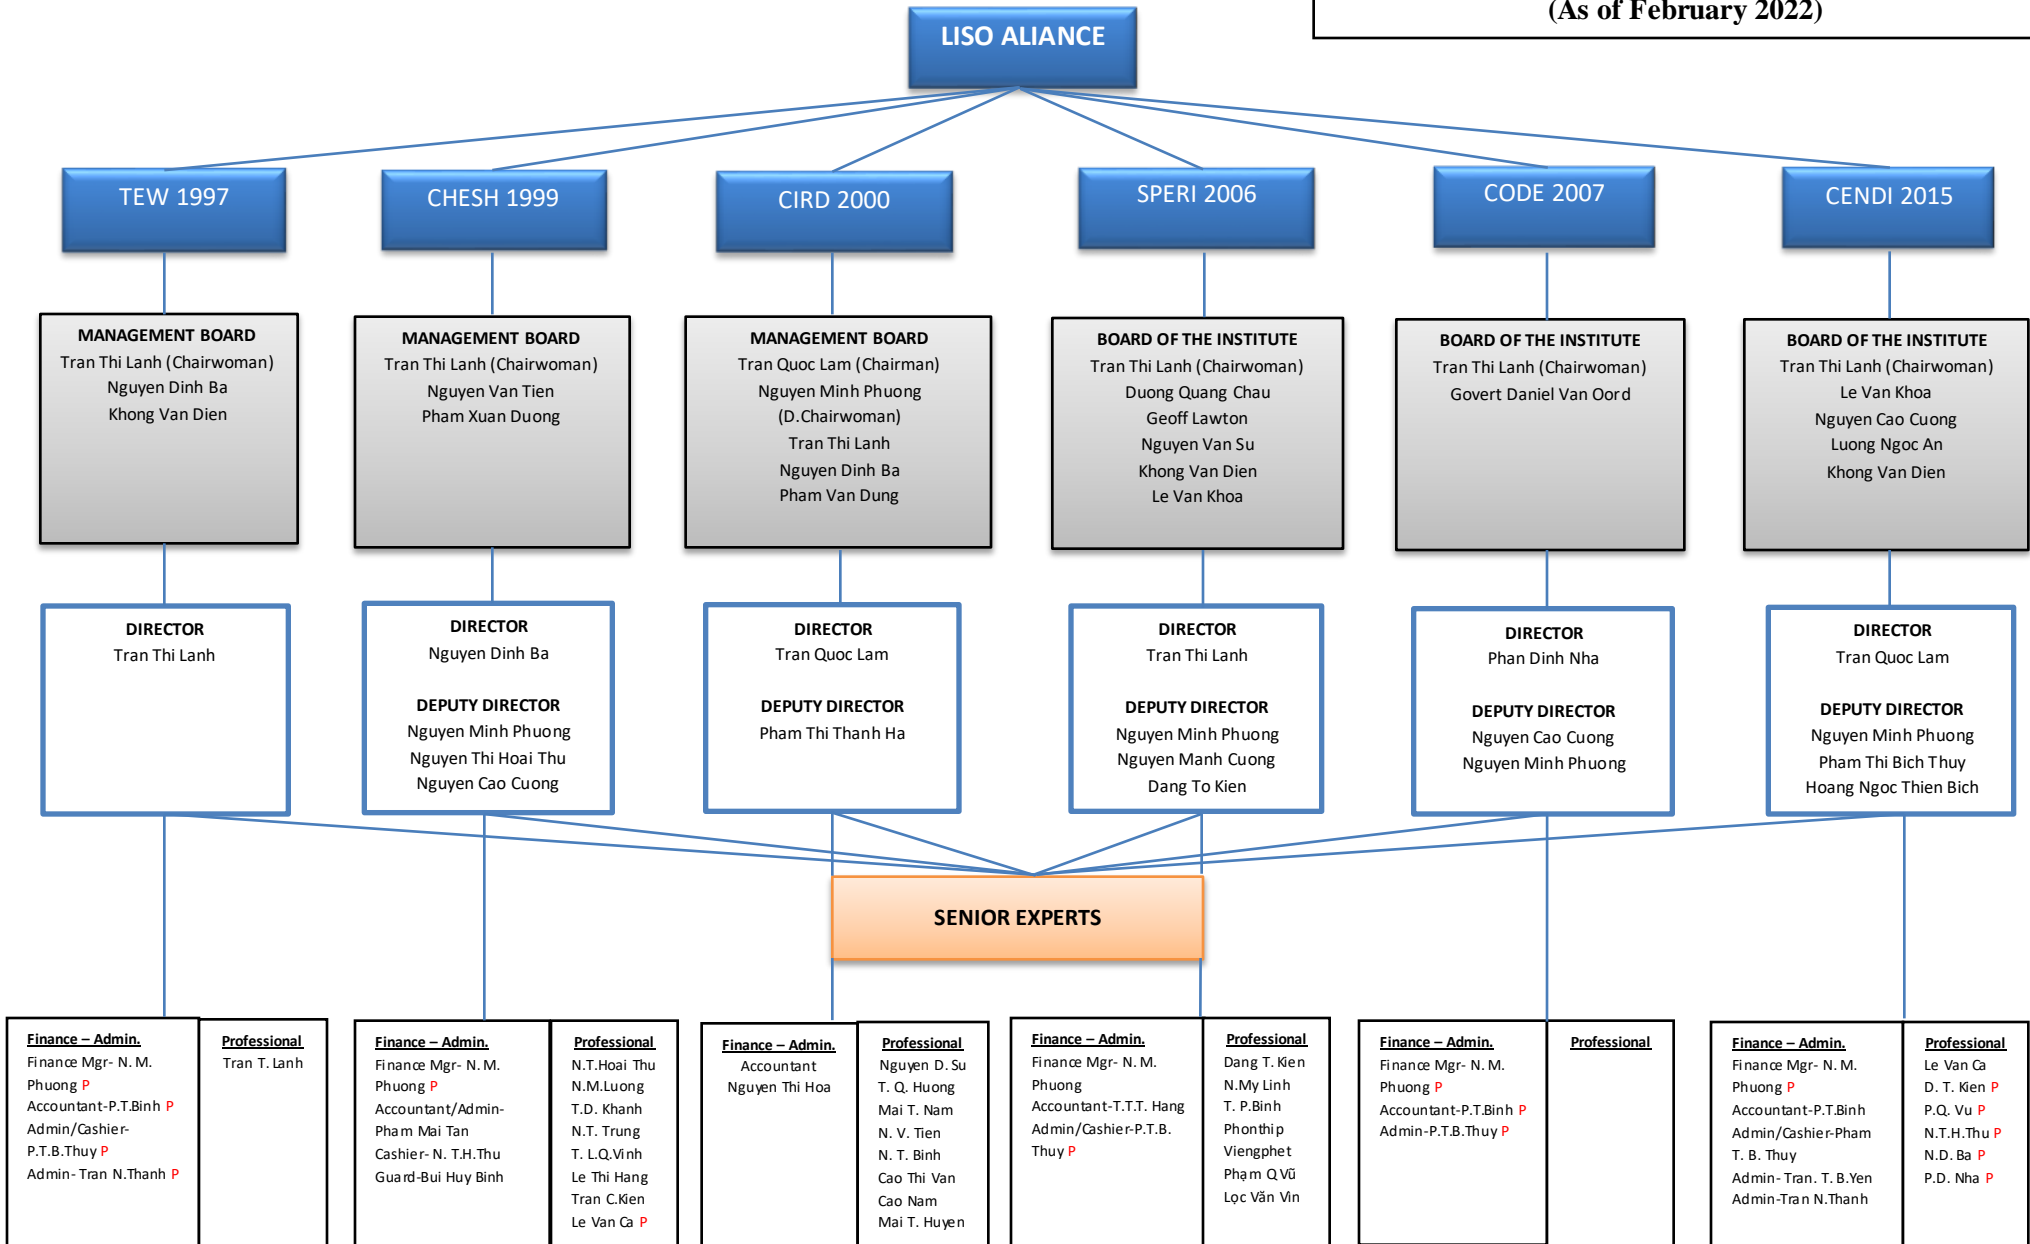

LISO ALIANCE ORGANIZATION CHART
(As of February 2022)

P: Part time

YIELDS-AGREE Vietnam & Mekong region